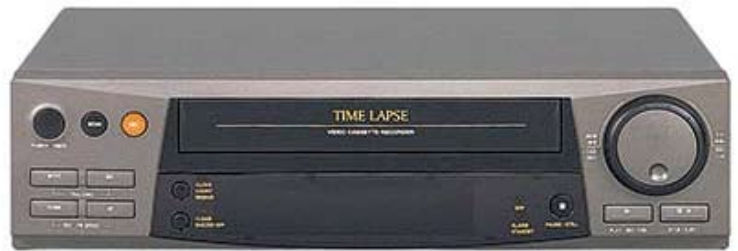

# VCR30RT960J

## 30 HOUR REAL-TIME/960 HOUR TIME LAPSE VCR WITH JOG SHUTTLE

### PRODUCT FEATURES

- UP TO 960 HRS IN TIME-LAPSE MODE
- 30 HR REAL-TIME RECORDING
- JOG SHUTTLE
- INCLUDES WIRELESS REMOTE
- 1 CHANNEL AUDIO RECORDING

### SPECIFICATIONS

|                          |                               |
|--------------------------|-------------------------------|
| RECORDING METHOD         | 4 HEAD DOUBLE AZIMUTH SCAN    |
| HORIZONTAL RESOLUTION    | 350 TVL (B/W)/300 TVL (COLOR) |
| AUDIO RECORDING          | 1 CHANNEL                     |
| SPECIFIED VIDEO CASSETTE | 1/2" VHS                      |
| REAL-TIME RECORDING      | UP TO 30 HRS                  |
| TIME LAPSE RECORDING     | UP TO 960 HRS                 |
| TV SYSTEM                | NTSC/EIA                      |
| VIDEO INPUT              | BNC, 1 Vp-p, 75 ohms          |
| VIDEO OUTPUT             | BNC, 1 Vp-p, 75 ohms          |
| AUDIO INPUT              | RCA                           |
| AUDIO OUTPUT             | RCA                           |
| MIC INPUT                | 3.5mm MINI PIN                |
| TEMP                     | 41F-104F                      |
| POWER                    | 110VAC (12W)                  |
| DIMENSIONS               | 14.2" x 10.6" x 3.7"          |
| WEIGHT                   | 7.48 LBS                      |